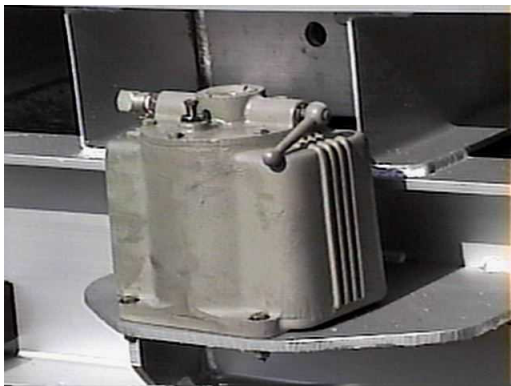

## Yard Ramp Options

Regular Solid Rubber Tires  
18 x 5 Mold-On Rubber  
Standard

Dual Pneumatic Tires with leaf spring suspension system. Extra Charge.

Double Acting Hydraulic Hand Pump  
Works well for ramps up to 5000 lbs.  
Standard

Battery Operated Hydraulic Pump  
Comes with two batteries, recharger,  
and quick connectors

Mainly for ramps over 5000 lbs. Or  
when customer is getting in more than 5  
trucks/day. Extra Charge