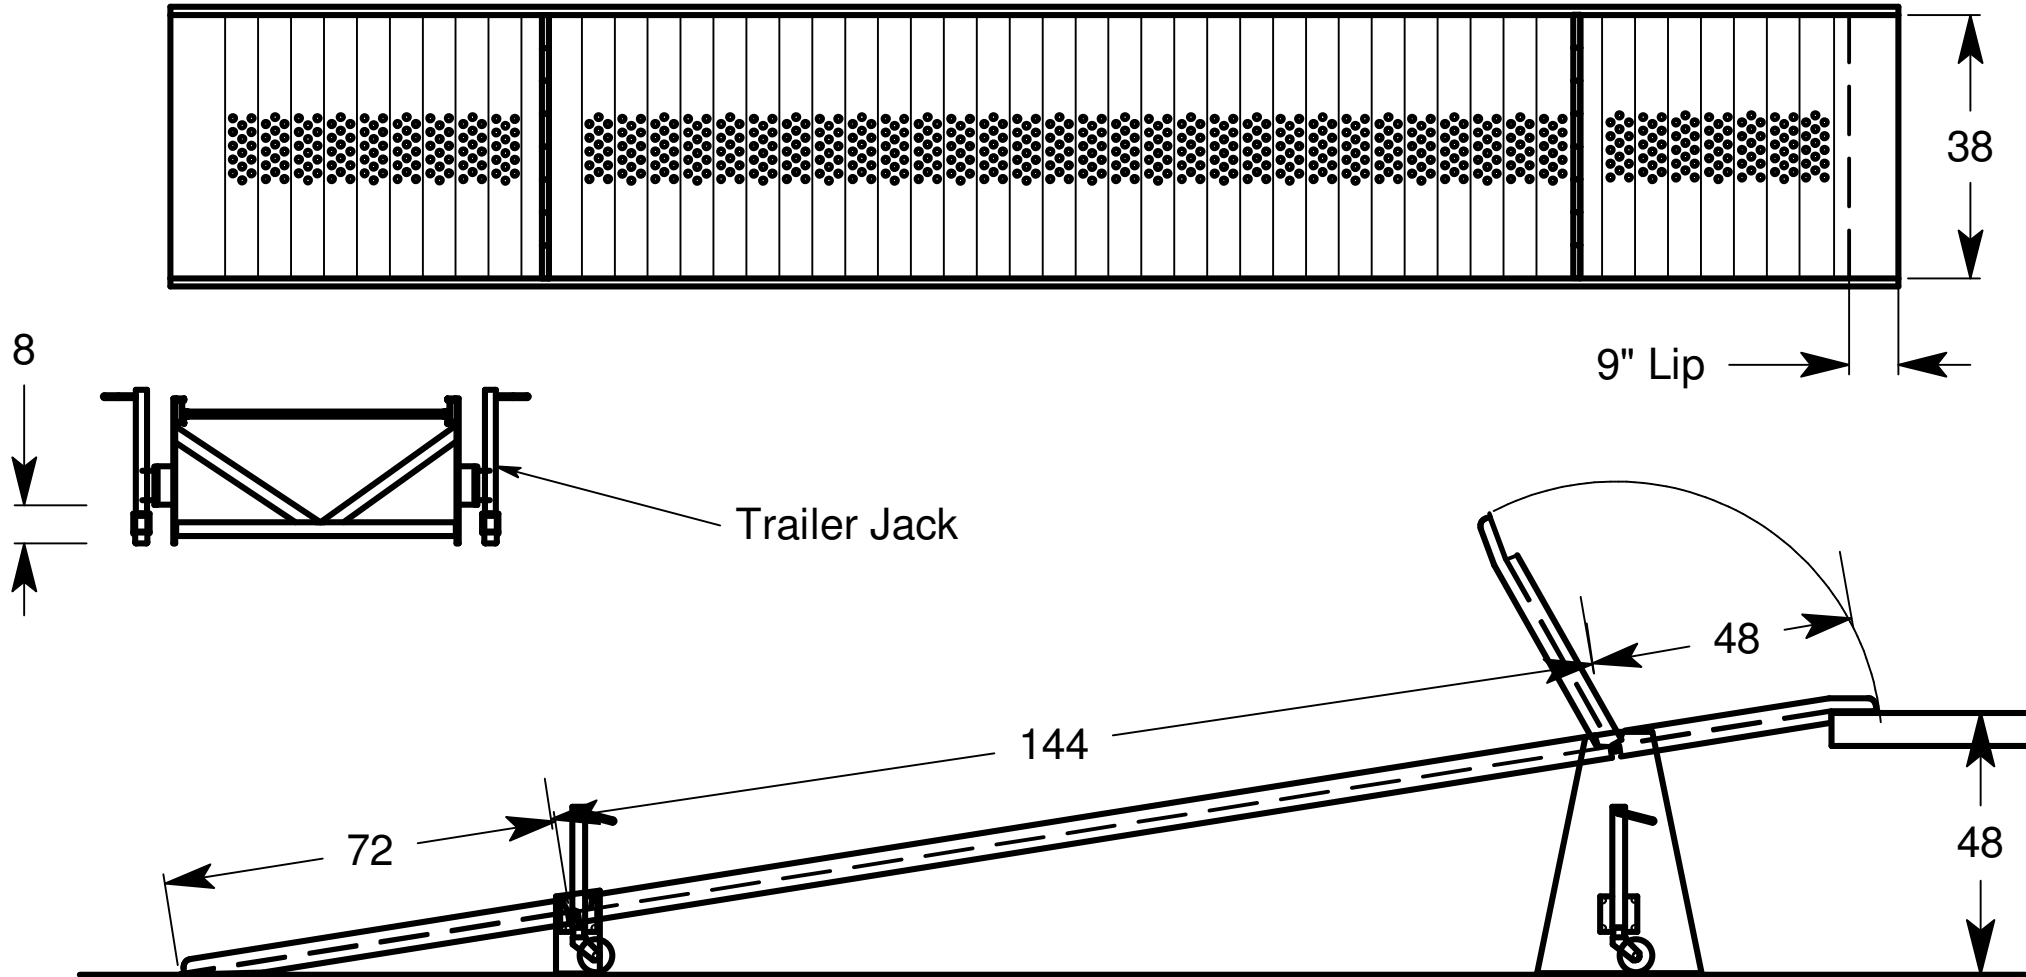

# Three Piece Hinged Van Ramp Combination With four trailer jacks.

Modern Light Metals Inc.  
Coloma, MI 49038

Capacity 1000 lbs.

Shows three piece ramp system for unloading trucks. Extra long length provides gentle slope for those heavy loads. One person can easily position system by himself.