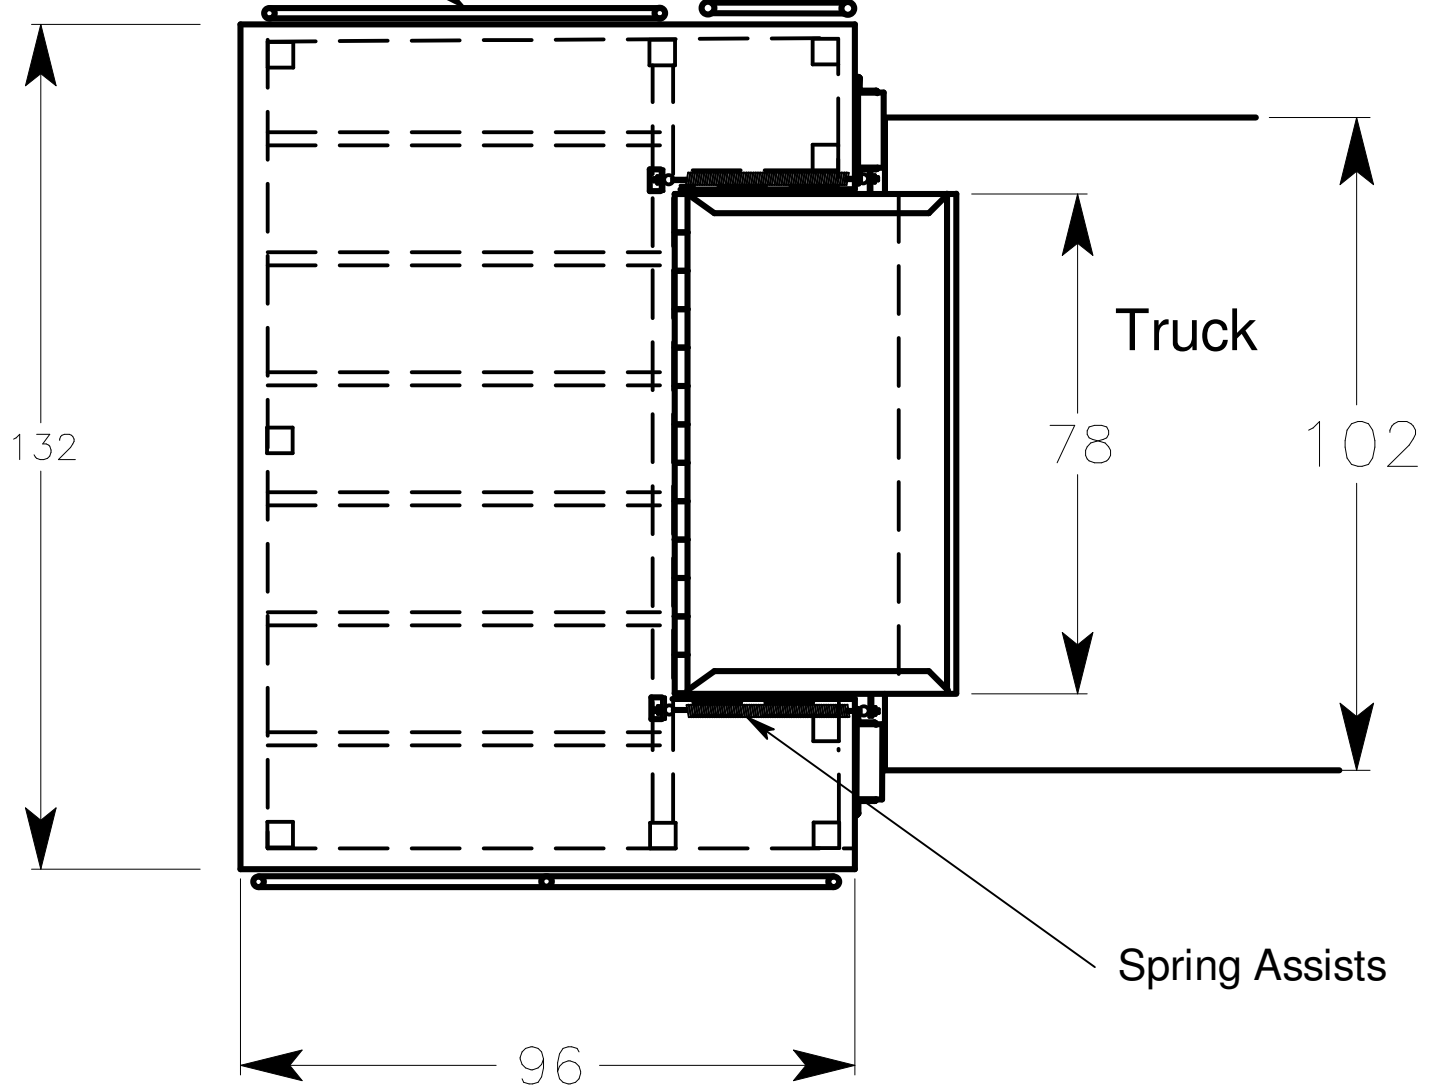

Hand Railing

Ladder

Steel Platform SPF 25-132-96

25,000 lbs. Capacity

132" wide x 96" long

49" High

Platform comes with Hinged Dockboard

Platform is large enough to be easily spotted by truck drivers backing into it. Rugged Steel construction insures long life with no down time. Ladder gives easy access to platform. Large hinged dockboard with leveler type performance.

Hinged Dockboard 78 x 42

Can handle trucks from 6" above to 8" below platform height (49")

Only 40 lbs. of force required to lift board-

Comes with spring assists

Also there is a ledge in front of the board that enables users to get to latch on truck when board is in vertical position.

1-21-03

Rubber Bumpers

7" ledge in front of Dockboard
Allow user to get to roll-up Doors on Trailers

3069-A