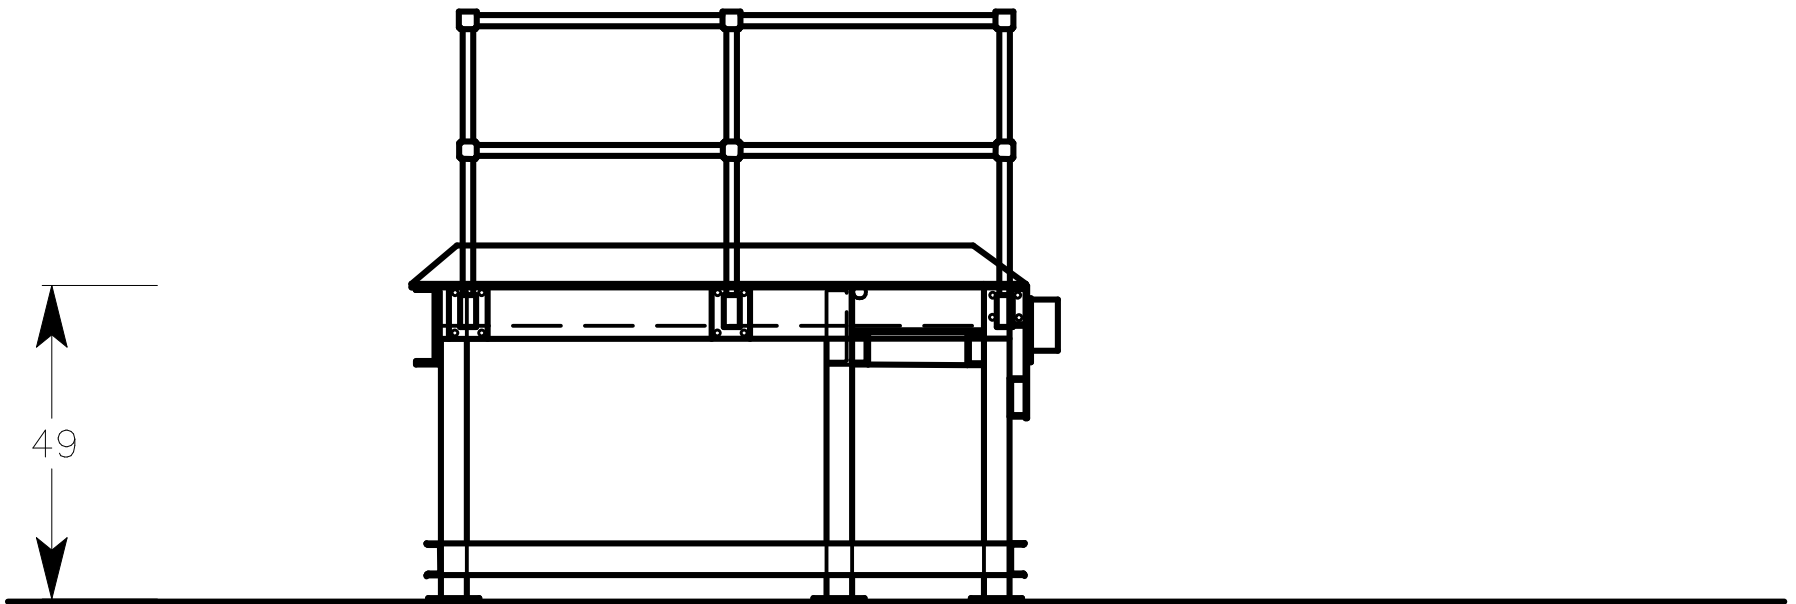

Hand Railing

Ladder

Steel Platform SPF 25-132-96

25,000 lbs. Capacity

132" wide x 96" long

49" High

Platform comes with Hinged Dockboard

Platform is large enough to be easily spotted by truck drivers backing into it. Rugged Steel construction insures long life with no down time. Ladder gives easy access to platform. Large hinged dockboard with leveler type performance.

Hinged Dockboard 78 x 42

Can handle trucks from 6" above to 8" below platform height (49")

Only 40 lbs. of force required to lift board-

Comes with spring assists

Also there is a ledge in front of the board that enables users to get to latch on truck when board is in vertical position.