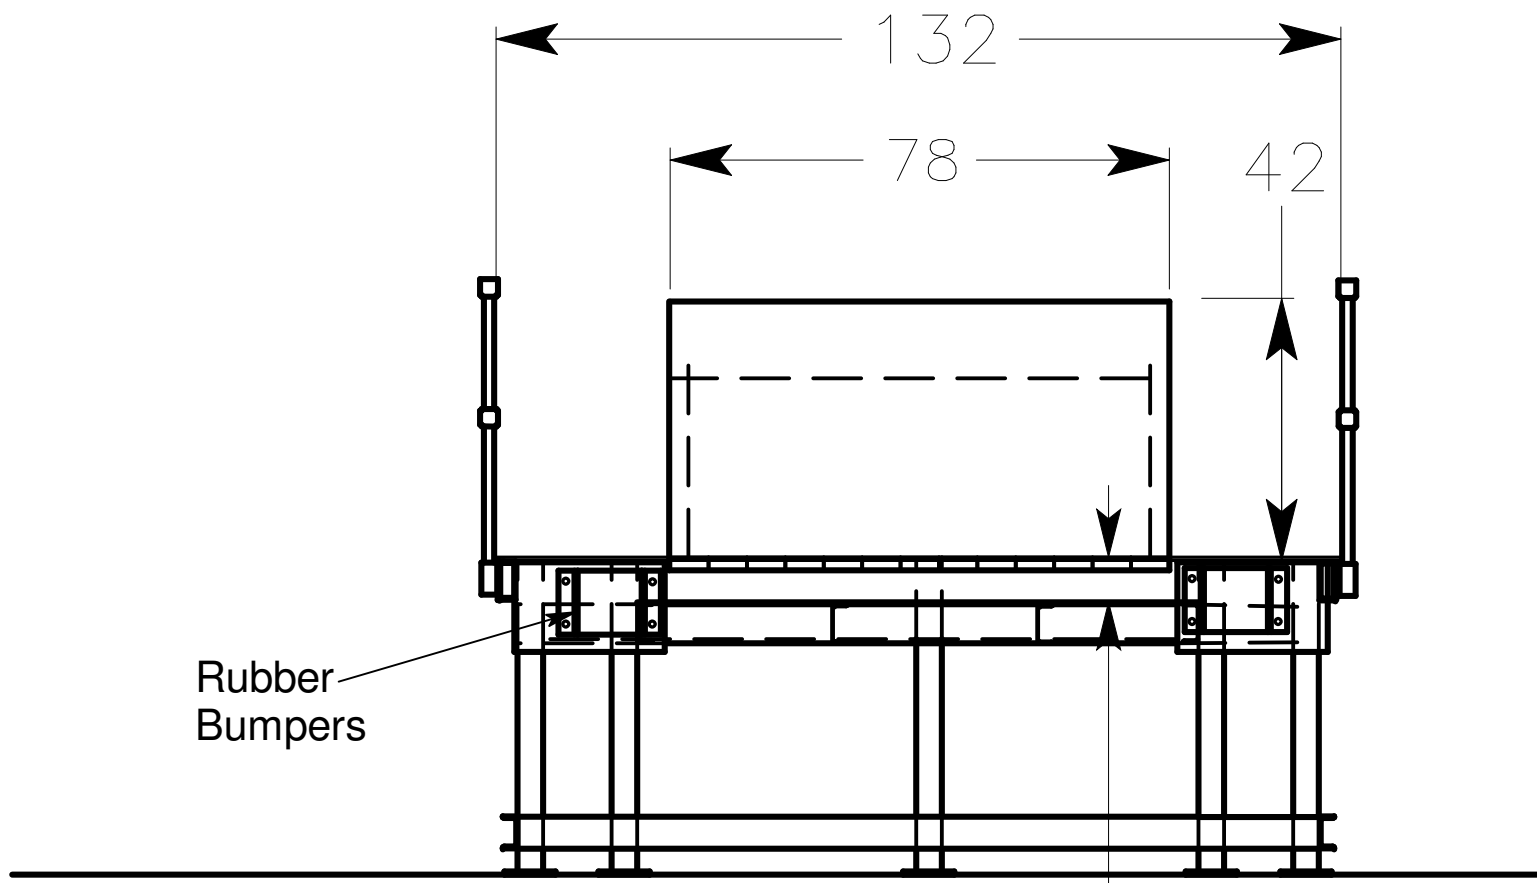

Rubber Bumpers

7" ledge in front of Dockboard
Allow user to get to roll-up Doors on Trailers

3069-A