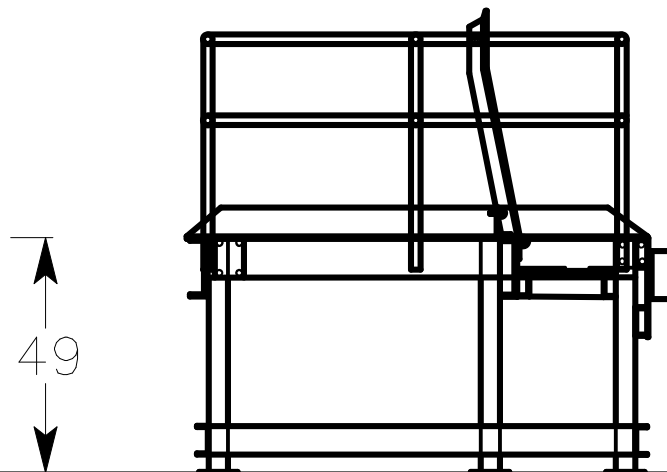

Also there is a ledge in front of the board (7" below deck) that enables users to get to latch on truck when board is in vertical position.

Hinged Dockboard 72 x 42

Can handle trucks from 6" above to 8" below platform height (49")

Only 40 lbs. of force required to lift board - Comes with spring assists.

Hand Railing
Optional