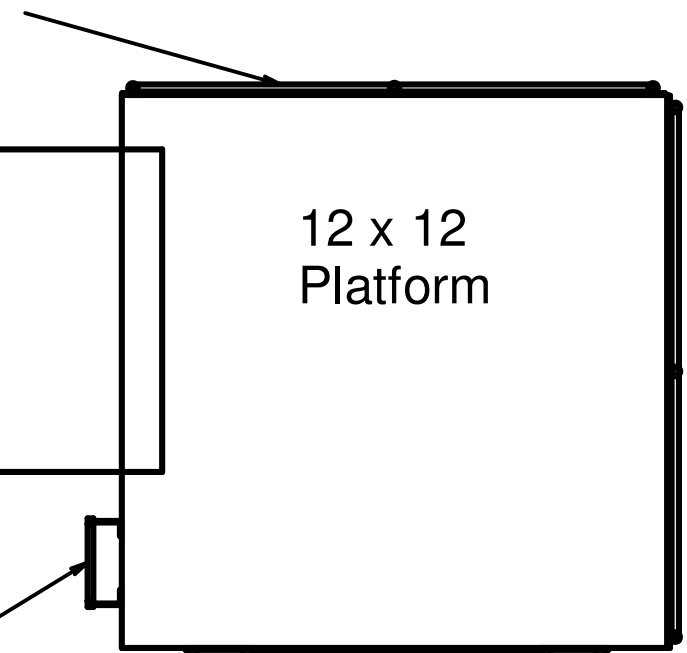

Shows Optional Hand Railing

Optional Ladder

Hinged Dbd.
72 x 30

Typical Yard Ramp with Platform