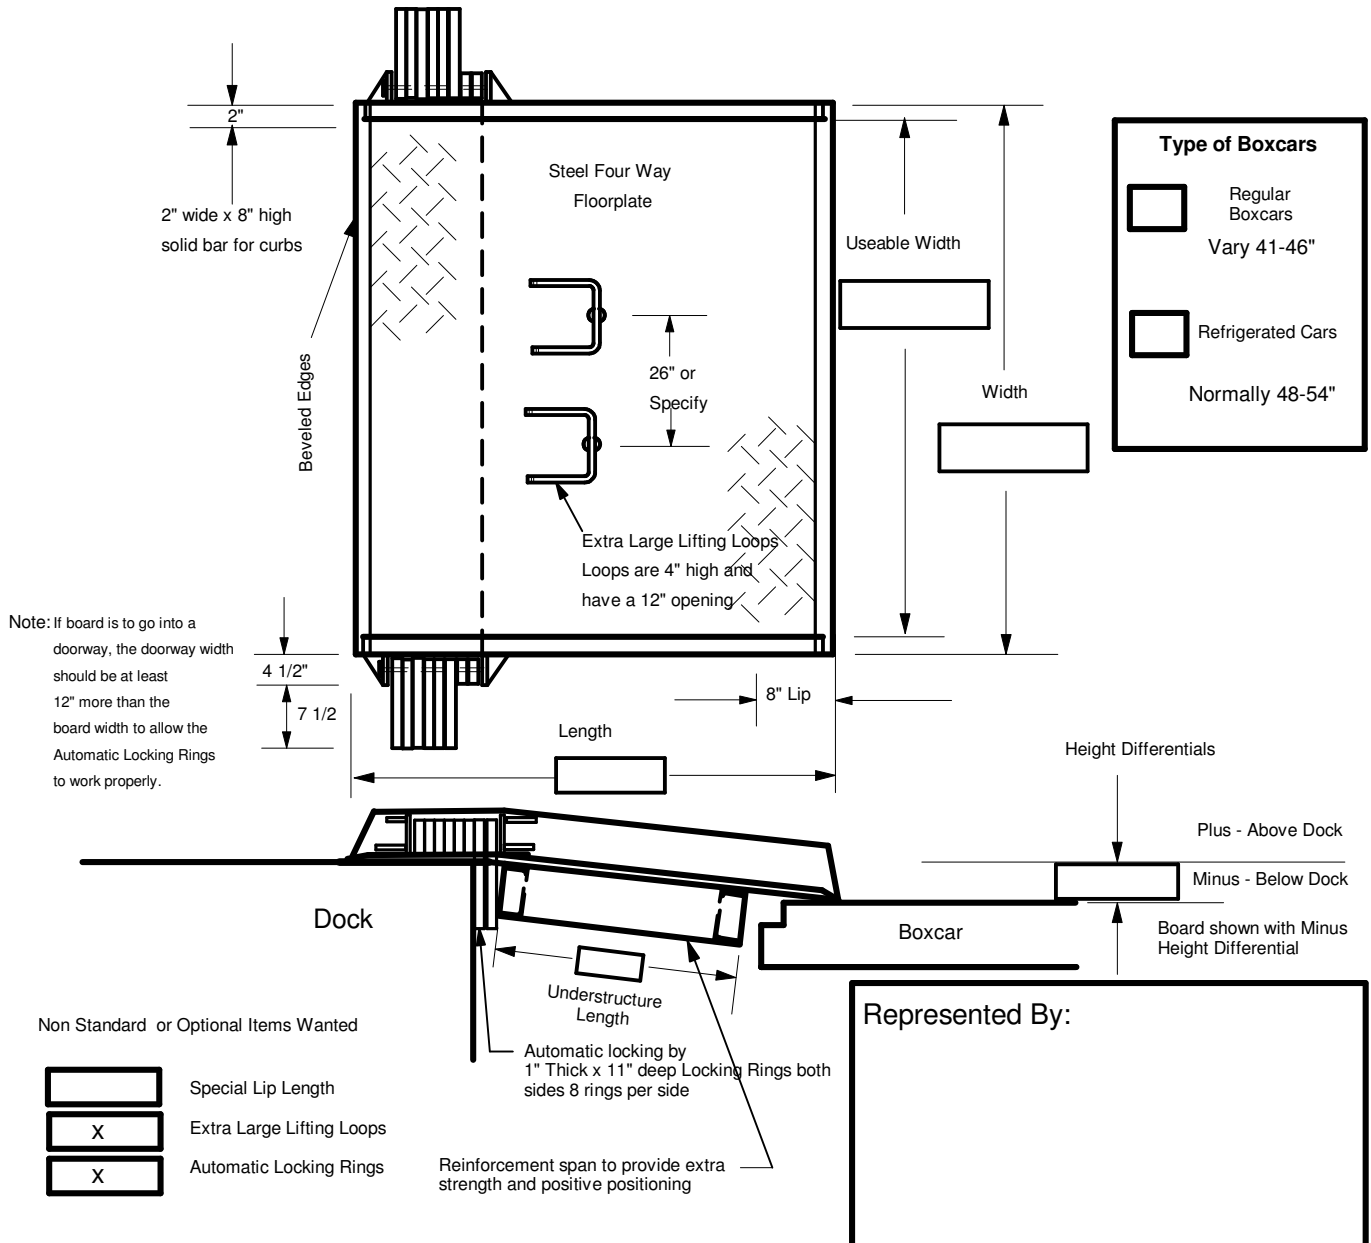

Quotation for: Steel Railroad Dockboard - Type SB

Modern Light Metals Inc.
Coloma, MI 49085
Ph. 269-468-5041

<p>Quotation Detail: Model Number</p> <p>SB <input type="checkbox"/> <input type="checkbox"/> <input type="checkbox"/> <input type="checkbox"/></p> <p><small>Signifies Steel Railroad Dockboard</small></p> <p>C Capacity in 1000's of lbs.</p> <p>W Overall Width in Inches</p> <p>L Length in Inches</p> <p>H Max. Height Differential</p> <p>R = <input style="width: 50px;" type="text"/></p> <p>D = <input style="width: 50px;" type="text"/></p> <p><small>Height of the dock above the top of the tracks</small></p> <p><small>The horizontal distance from the inside of the nearest rail to the dock. This includes the width of the rail.</small></p>	<p>Price: Good for 45 days</p> <p>Terms: _____</p> <p>Shipment: 14-21 days ARO</p> <p>F.O.B.: Coloma, Michigan</p> <p>Thank you for this opportunity to quote. We look forward to helping you in any way we can.</p> <p style="text-align: center;">MIM Modern Light Metals, Inc.</p> <p>Customer Acceptance of this quotation:</p> <p>By _____ Title _____</p>	<p>Shipping Weight _____</p> <p>Price of Dockboard (without accessories) _____</p> <p>Price of _____</p> <p>Price of _____</p> <p>Total Unit Price _____</p> <p>Estimated Frt. Costs _____</p> <p>Taxes _____</p> <p>Total _____</p>
---	--	--