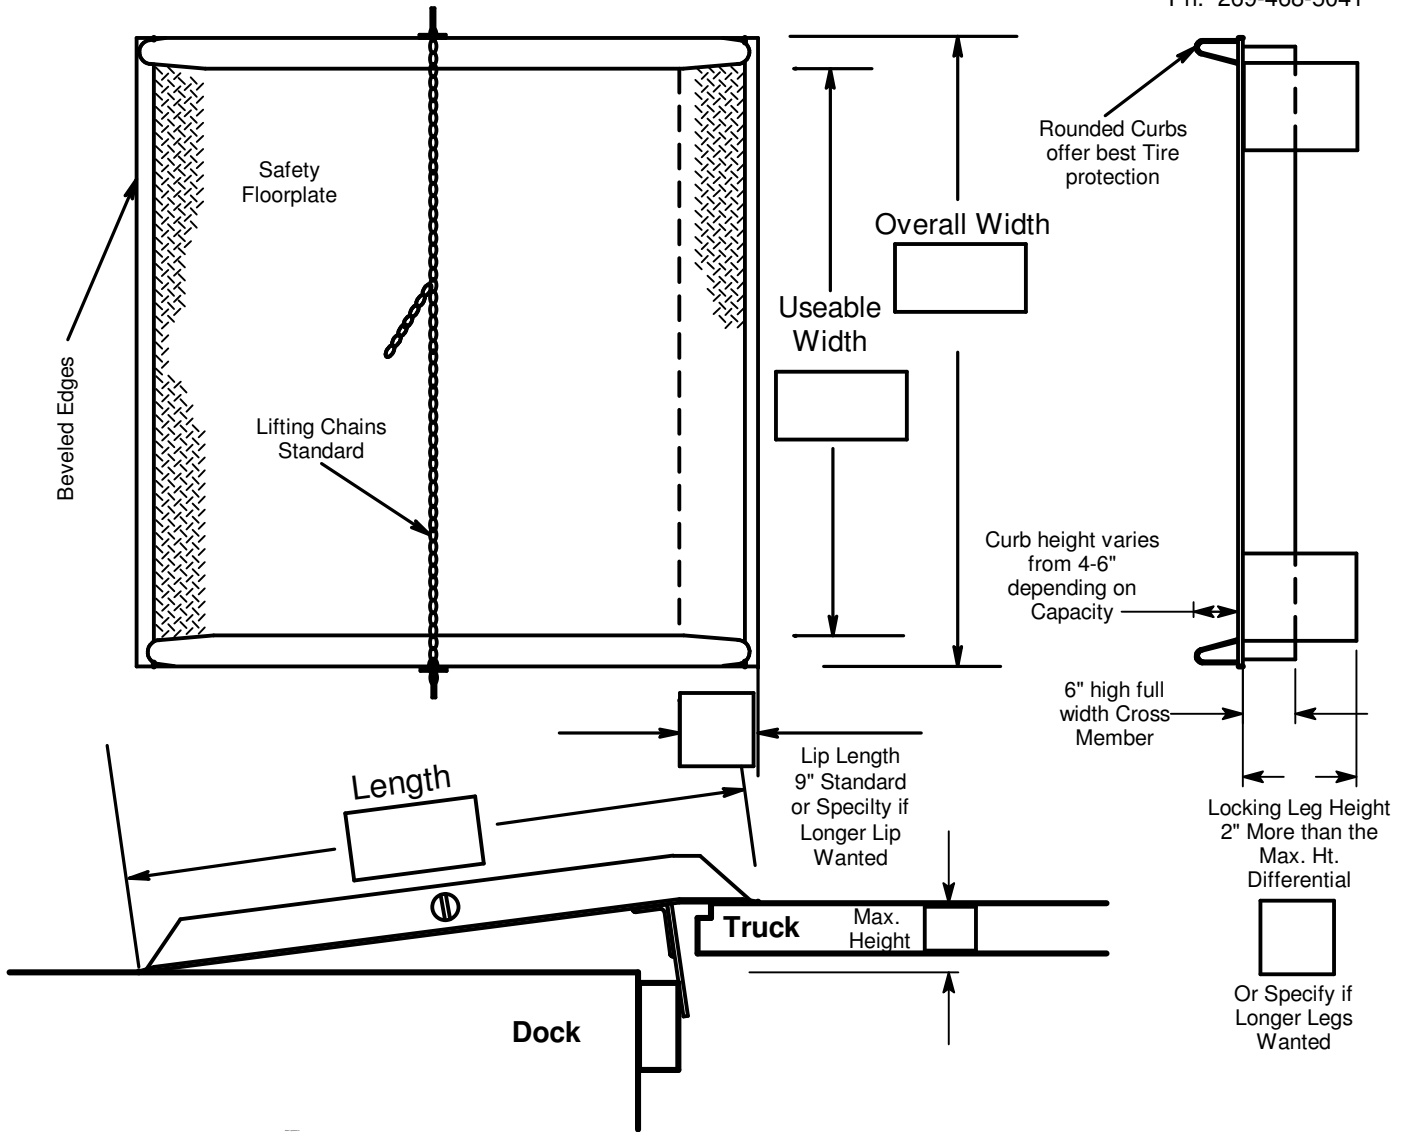

Quotation for: Steel Truck Dockboard - Type SA

Modern Light Metals, Inc.
Coloma, MI 49038
Ph. 269-468-5041

Quotation Detail: Model Number		Price: Good for 45 days Terms: _____ Shipment: 10-14 days ARO F.O.B.: Coloma, Michigan	Shipping Weight _____ Price of Dockboard (without accessories) _____ Price of _____ Price of _____ Total Unit Price _____ Estimated Frt. Costs _____ Taxes _____ Total _____
SA	<input type="checkbox"/> — <input type="checkbox"/> — <input type="checkbox"/> — <input type="checkbox"/>		
Signifies Steel Truck Dockboard	C Capacity in 1000's of lbs. W Overall Width in inches L Length in inches H Max. Height Differential	Modern Light Metals, Inc.	
Optional Items Wanted Special Lip Length <input type="checkbox"/> Longer Legs <input type="checkbox"/> Lifting Pads <input type="checkbox"/> Lifting Chains <input type="checkbox"/> Standard		Customer Acceptance of this quotation: By _____ Title _____	