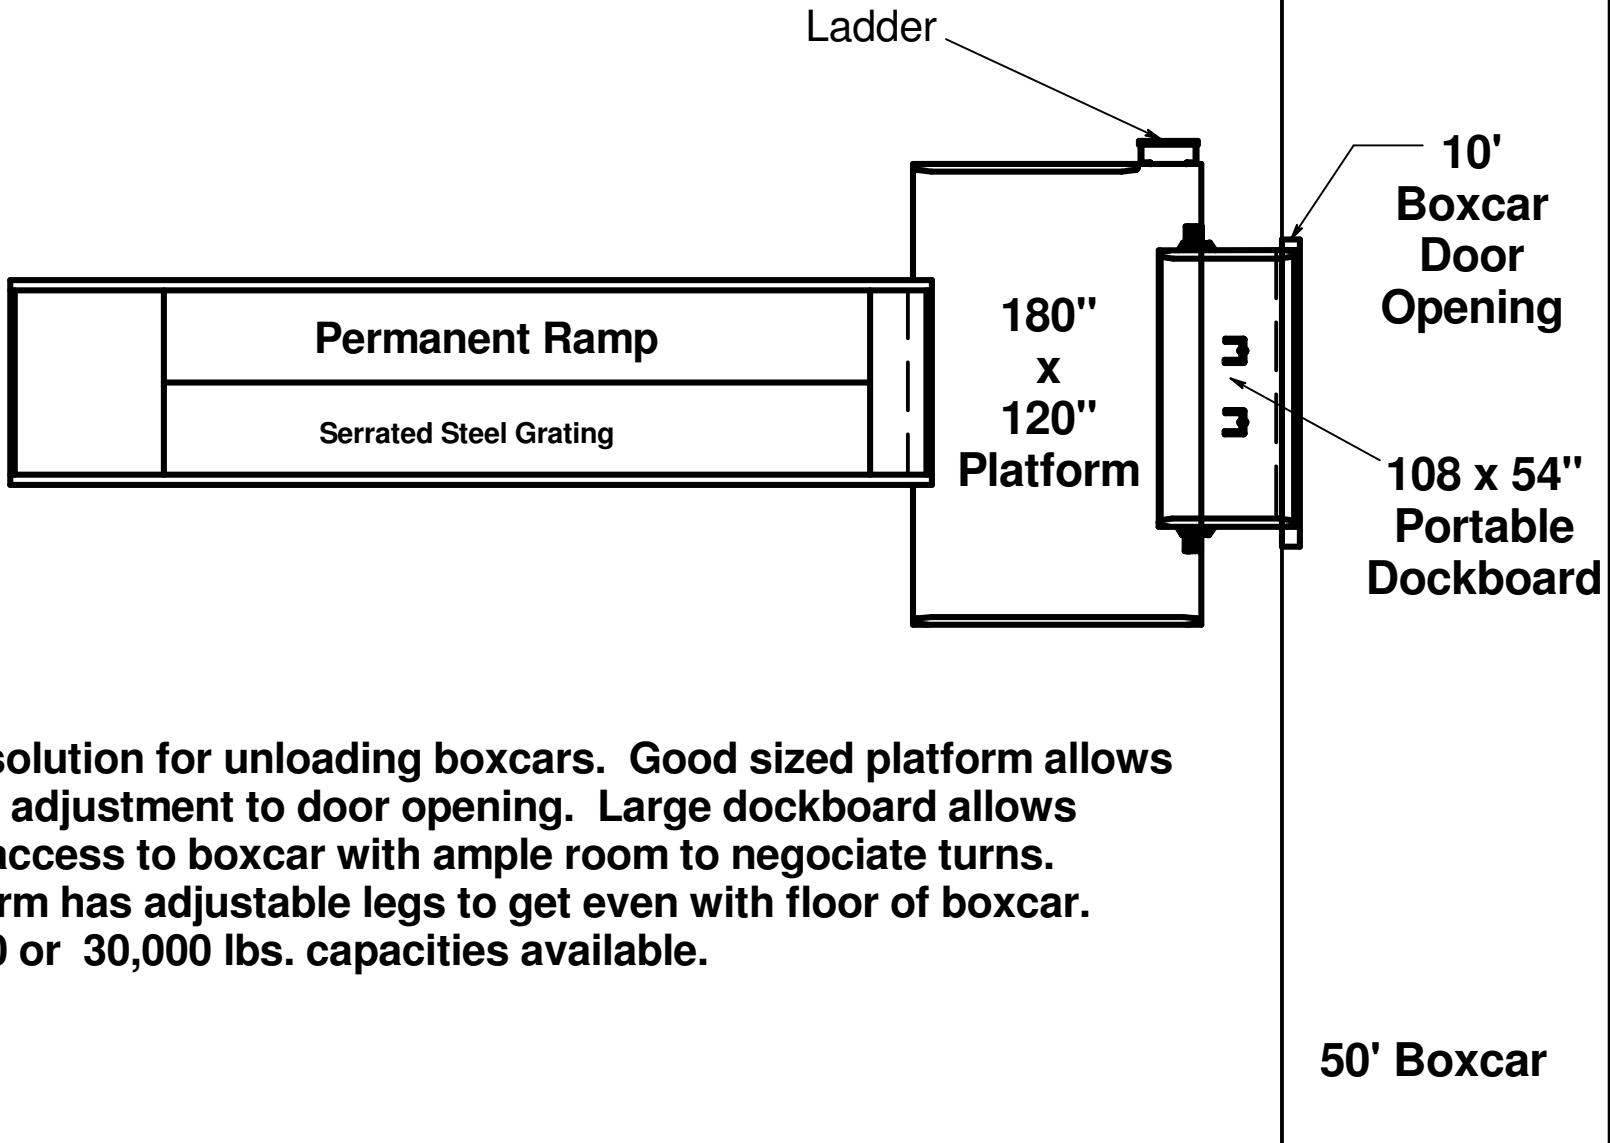

Modern Light Metals, Inc.
Coloma, MI 49038
Ph. 269-468-5041

Aluminum Platform, Ramp & Railroad Dockboard Combination

Best solution for unloading boxcars. Good sized platform allows a little adjustment to door opening. Large dockboard allows easy access to boxcar with ample room to negotiate turns. Platform has adjustable legs to get even with floor of boxcar. 20,000 or 30,000 lbs. capacities available.