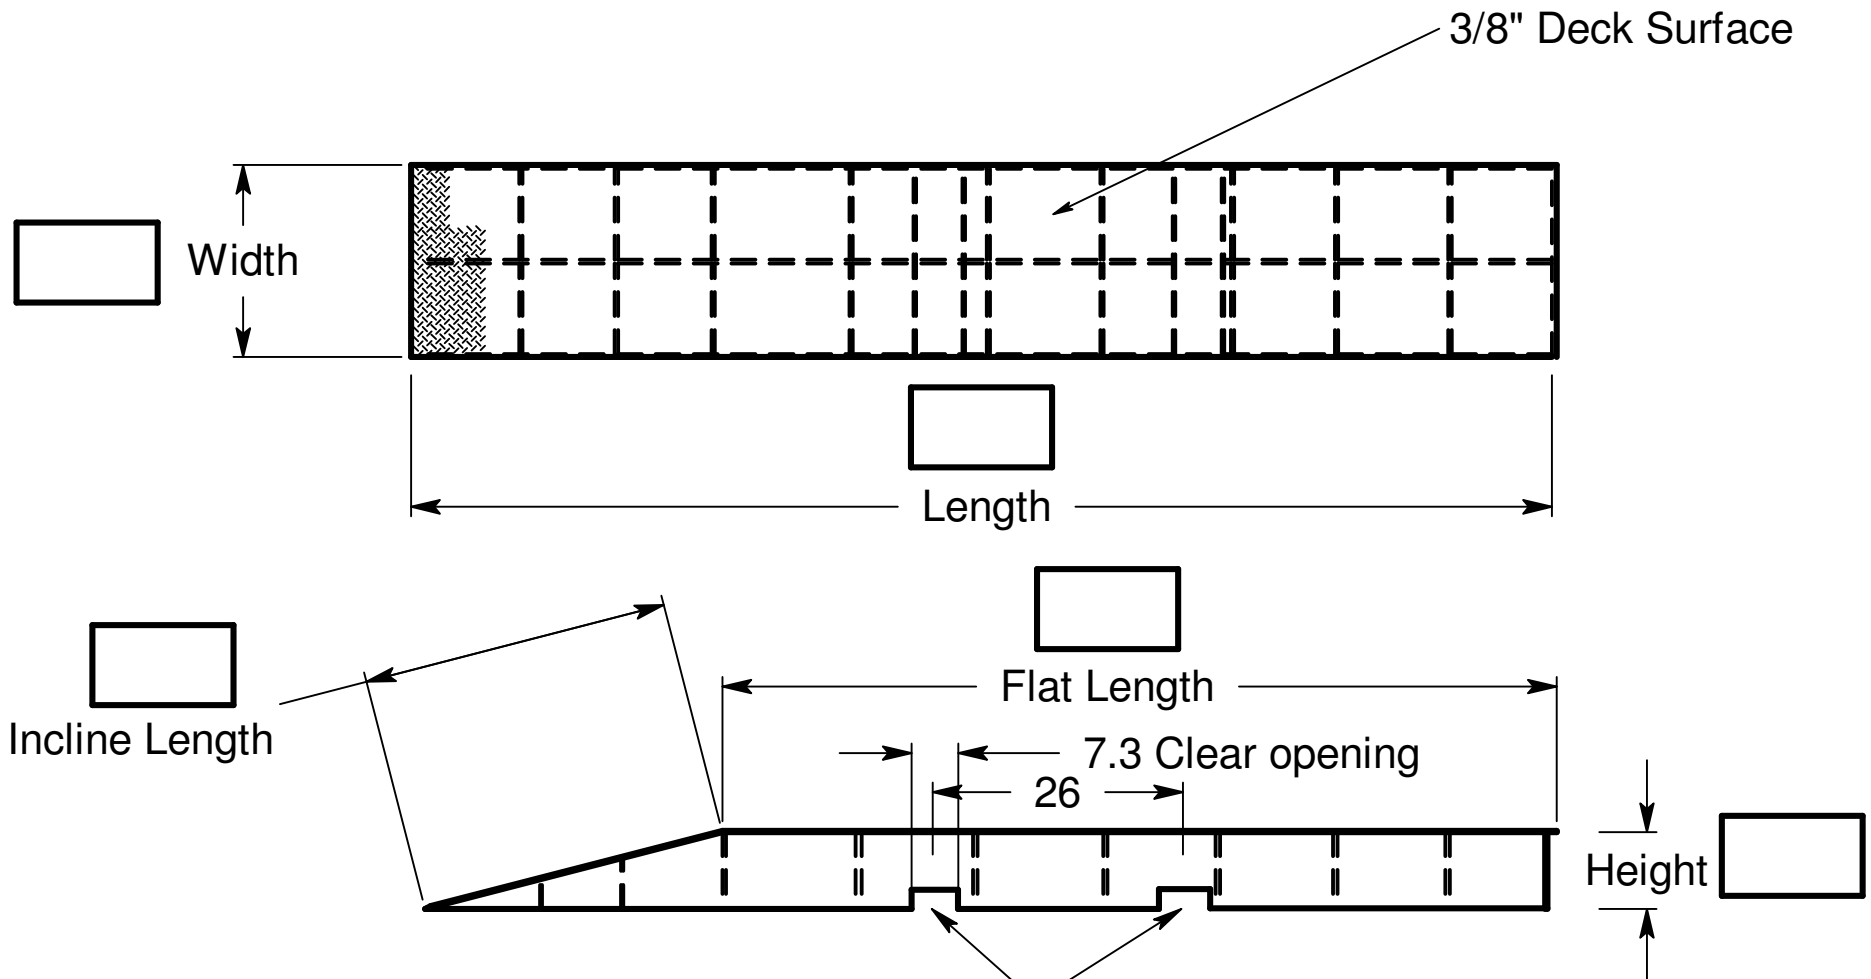

Aluminum Wheel Risers with Lifting Slots

Aluminum Wheel Risers

Model No. WR Width-Length-Height
 WR
 Capacity 20,000 lbs. per side
 Weight lbs. each

Shown with
 Optional Lifting Slots for
 moving with lift truck
\$300 Option