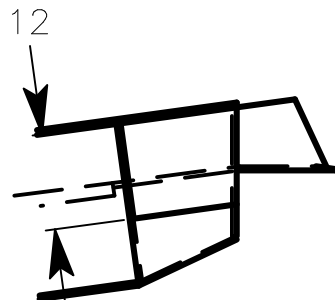

Notched Lip for APR

Modern Light Metals, Inc.
Coloma, MI 49038

Occasionally we need to notch the lip of a Permanent Ramp to fit through a doorway. By doing this we can give the user more useable width on the ramp. This can be done for an additional charge.