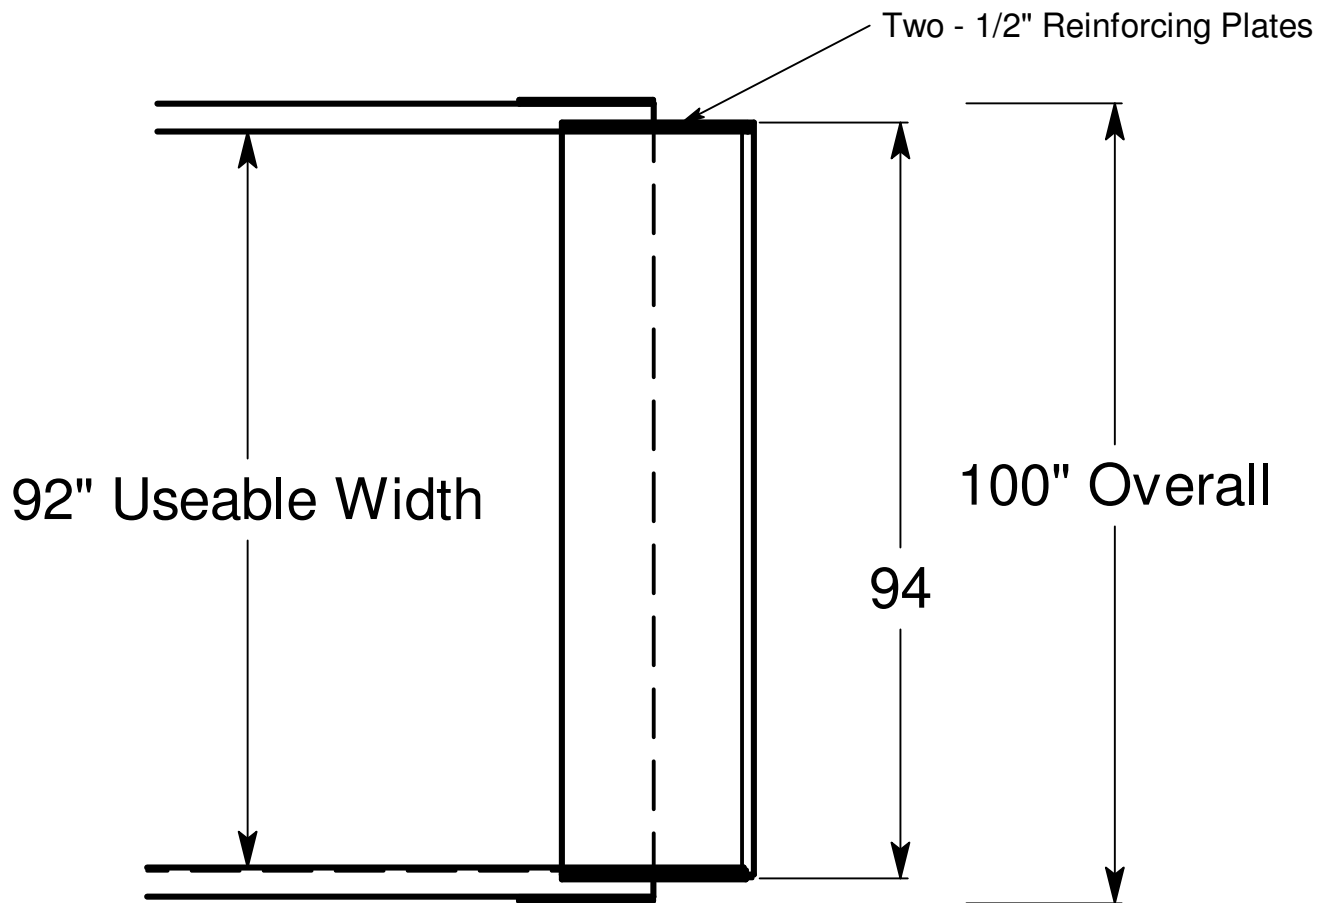

Notched Lip for APR

Modern Light Metals, Inc.
Coloma, MI 49038

Occasionally we need to notch the lip of a Permanent Ramp to fit through a doorway. By doing this we can give the user more useable width on the ramp. This can be done for an additional charge.