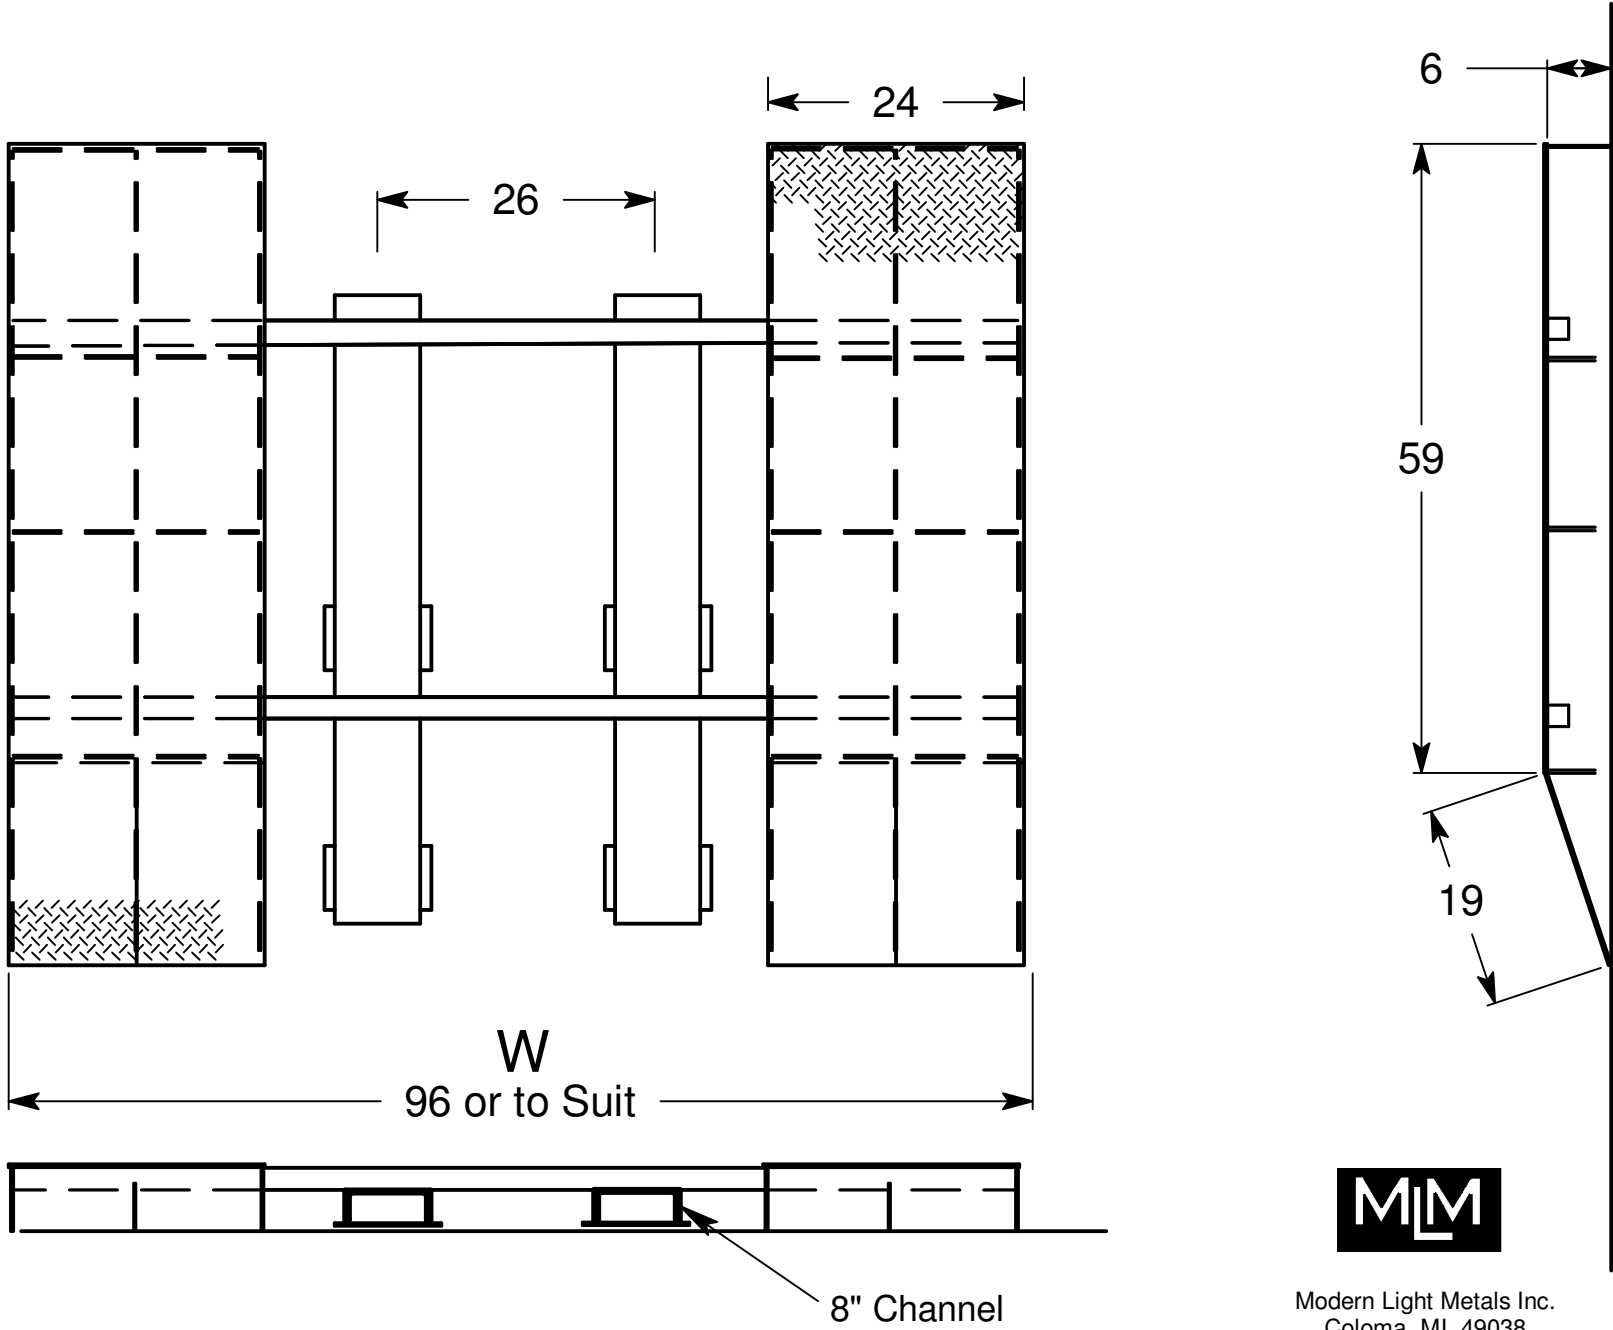

Lifting Channels for Wheel Risers

3126-A

Modern Light Metals Inc.
Coloma, MI 49038
Ph. 269-468-5041