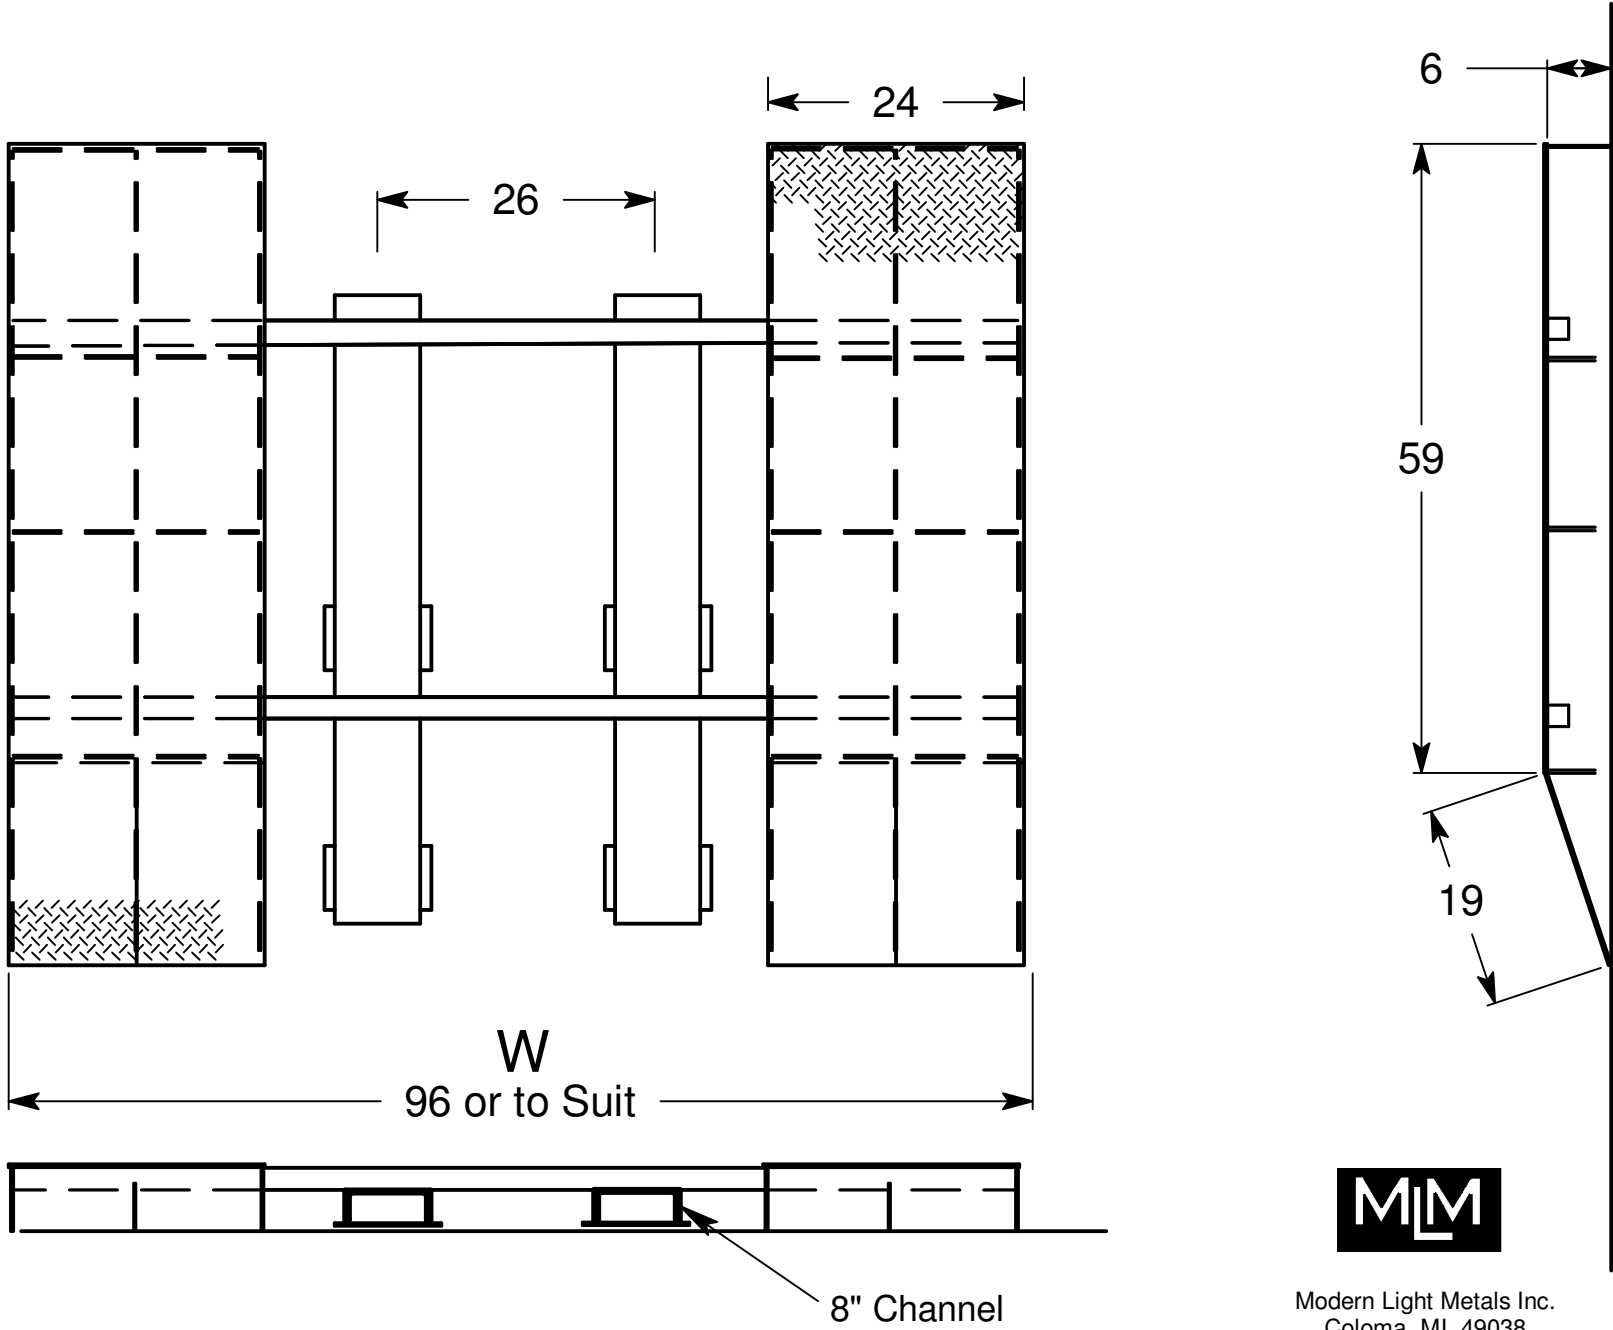

# Lifting Channels for Wheel Risers

3126-A

Modern Light Metals Inc.  
Coloma, MI 49038  
Ph. 269-468-5041