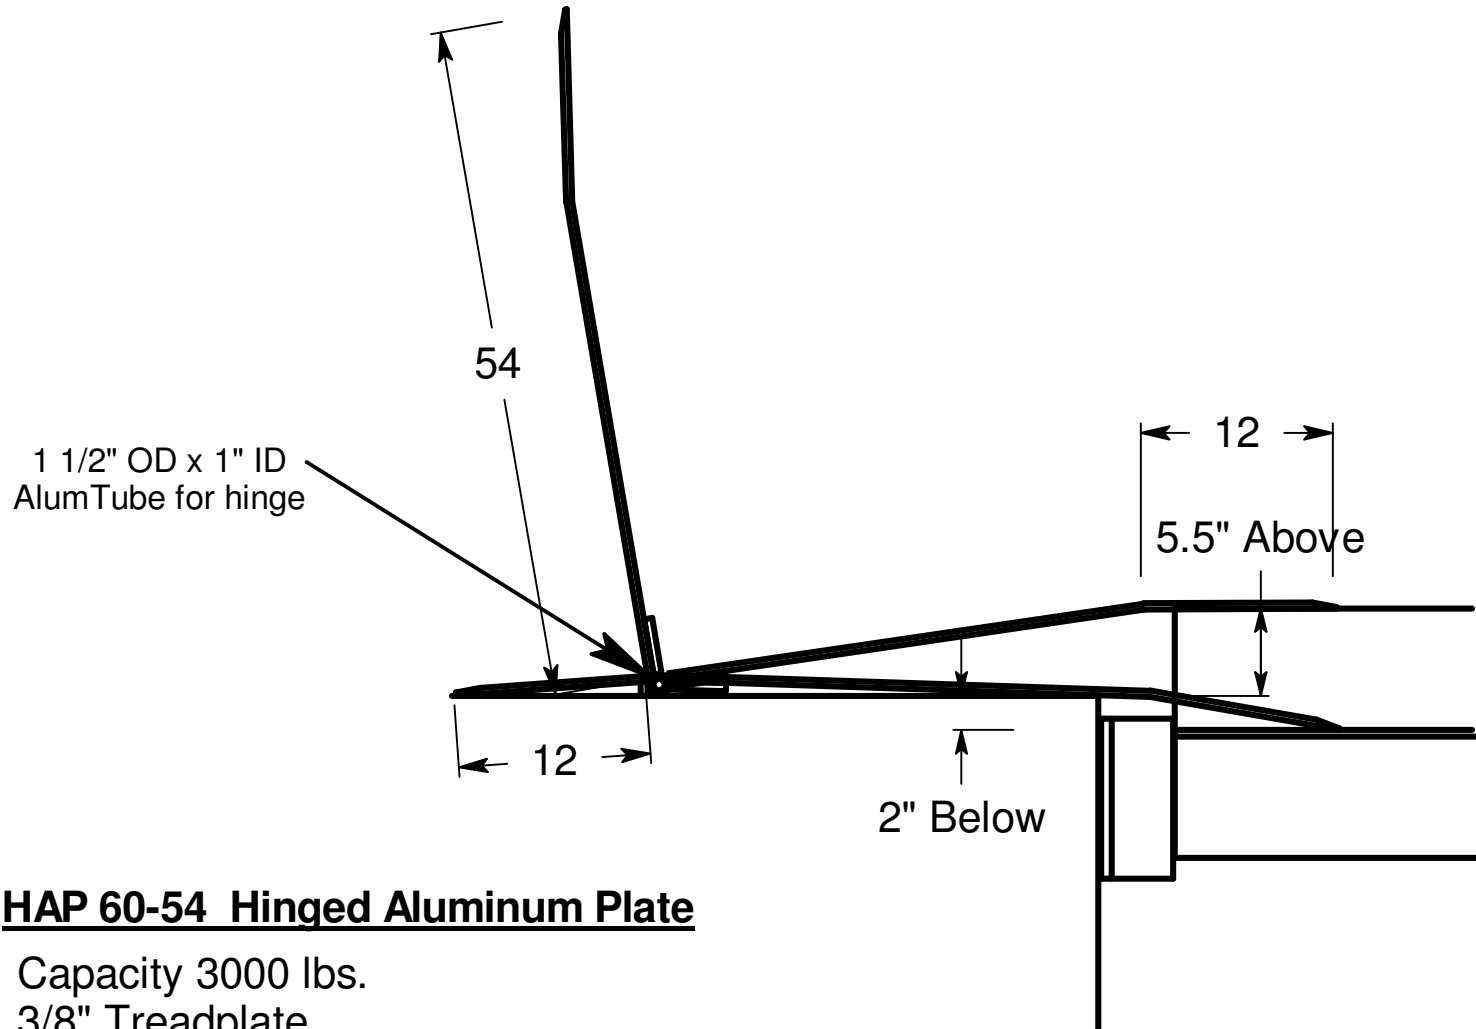

Hinged Aluminum Dockplate

Modern Light Metals Inc.
Coloma, MI 49038
Ph. 269-468-5041

Hinged Aluminum Dockplate

HAP 60-54 Hinged Aluminum Plate

Capacity 3000 lbs.

3/8" Treadplate

Shipping Weight 198 lbs.

Plate Weight 123 lbs.