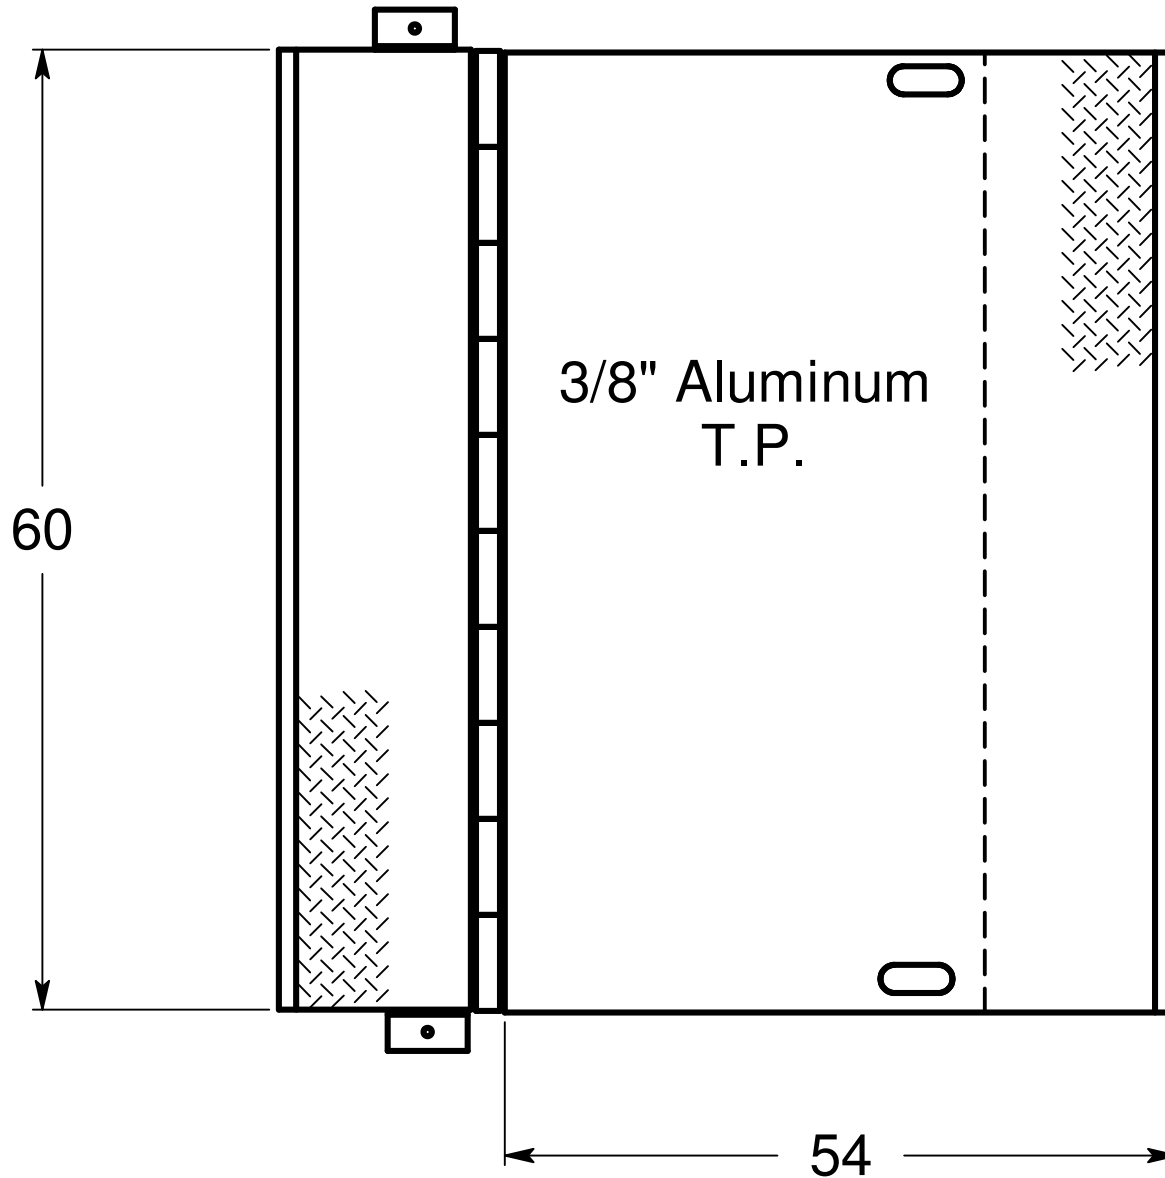

Hinged Aluminum Dockplate

Modern Light Metals Inc.
Coloma, MI 49038
Ph. 269-468-5041

Hinged Aluminum Dockplate

HAP 60-54 Hinged Aluminum Plate

Capacity 3000 lbs.

3/8" Treadplate

Shipping Weight 198 lbs.

Plate Weight 123 lbs.