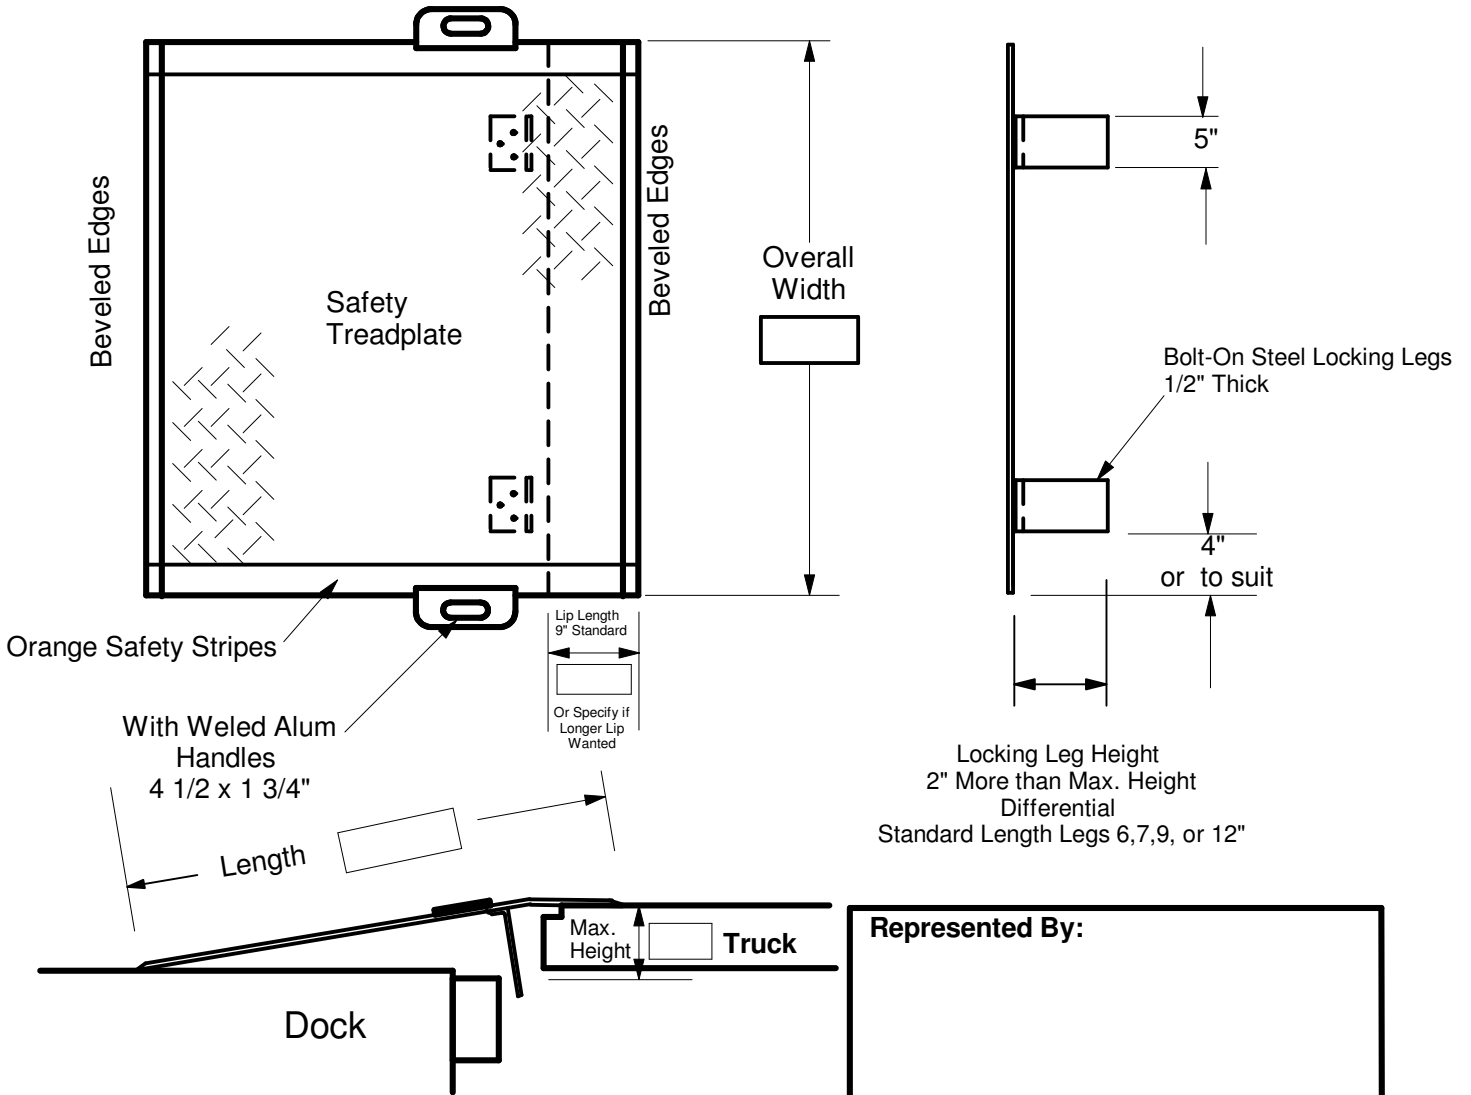

Quotation for: Heavy Duty Aluminum Dockplate - Type APHP

Modern Light Metals, Inc.
Coloma, MI 49038

Represented By:

Quotation Detail: Model Number

AP HP

Signifies Aluminum Dockplate

Thickness of Plate

HP - Heavy Plus 5/8"
XH - Extra Heavy 3/4"

Overall Width in Inches

Length in Inches

Note below any Optional Items Wanted

Special Lip Length

Longer Legs

Lifting Pads

Price: Good for 60 days
Terms: _____
Shipment: 4-5 days ARO
F.O.B.: Coloma, Michigan