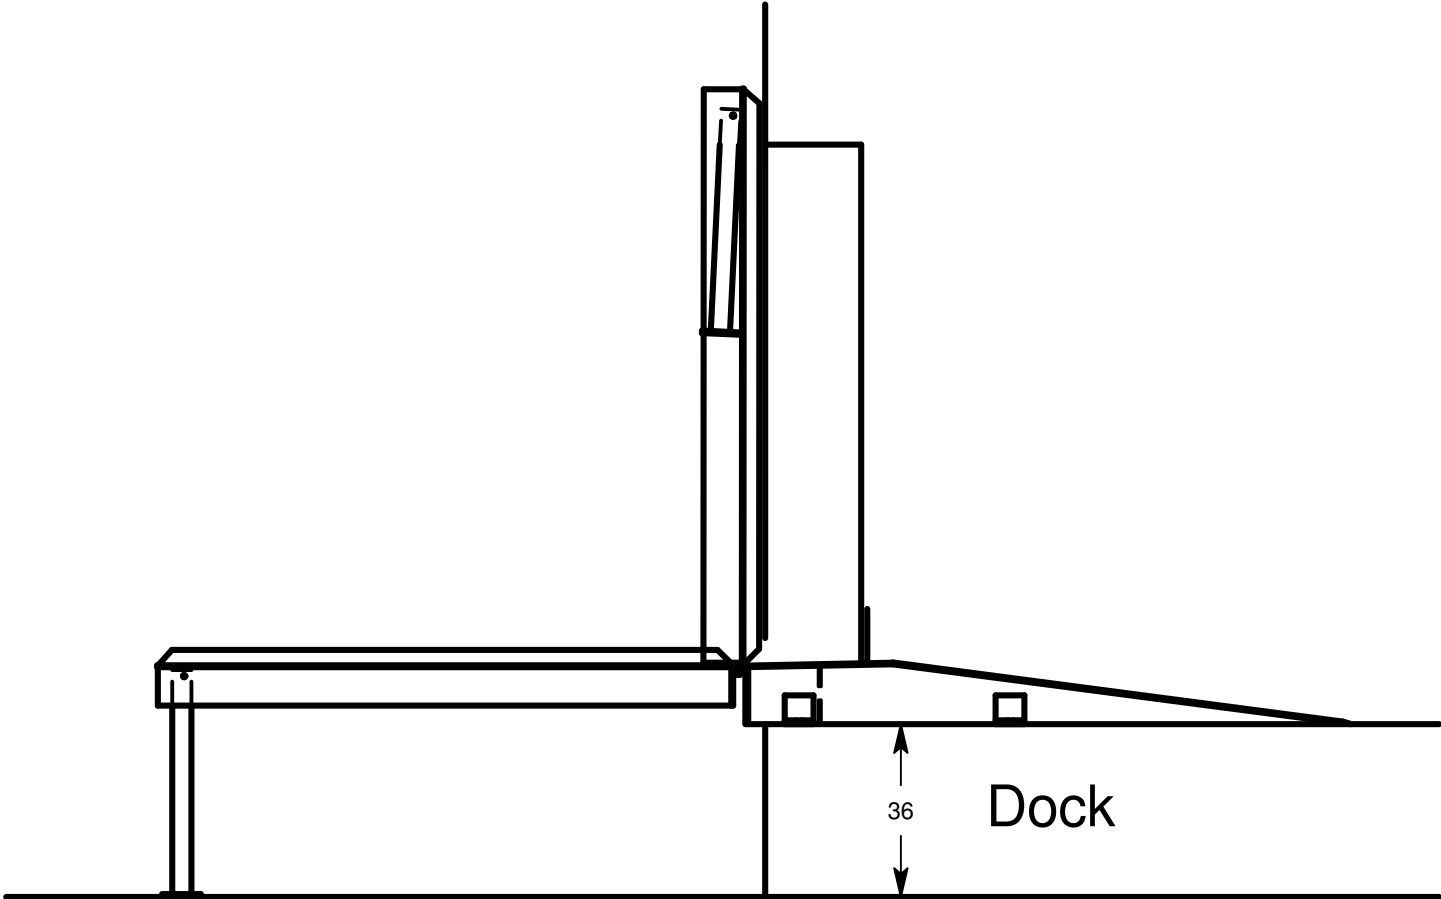

Top View of Folding Dock

Portable  
Dockboard  
60" wide  
x  
42" long

Folding Dock for 36" High Dock  
Uses Ramp, Folding Dock, &  
Portable Dockboard

Side View of Folding Dock

Folding Dock for 36" High Dock  
Uses Ramp, Folding Dock, &  
Portable Dockboard