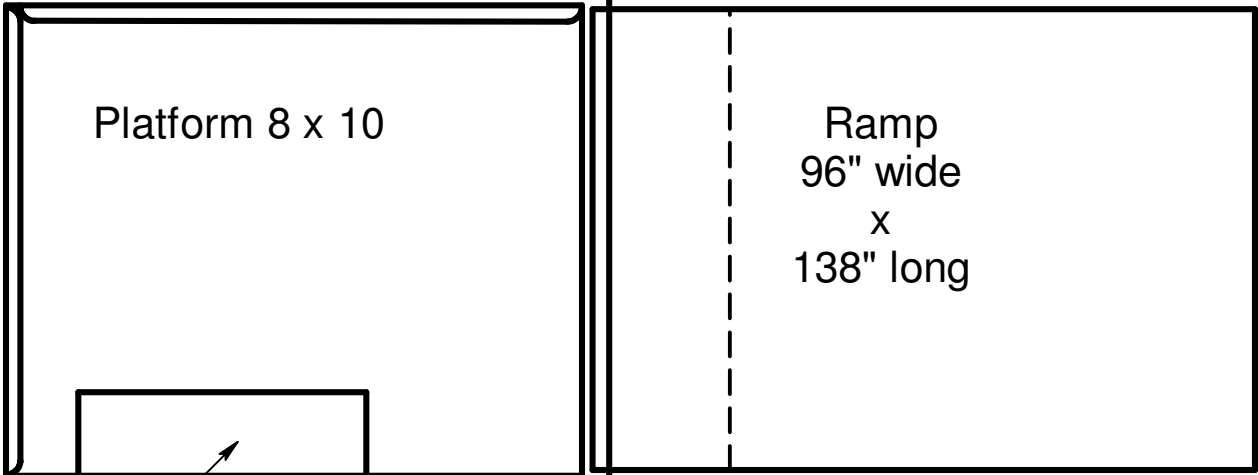

Top View of Folding Dock

Portable  
Dockboard  
60" wide  
x  
42" long

Folding Dock for 36" High Dock  
Uses Ramp, Folding Dock, &  
Portable Dockboard

Side View of Folding Dock

Folding Dock for 36" High Dock  
Uses Ramp, Folding Dock, &  
Portable Dockboard