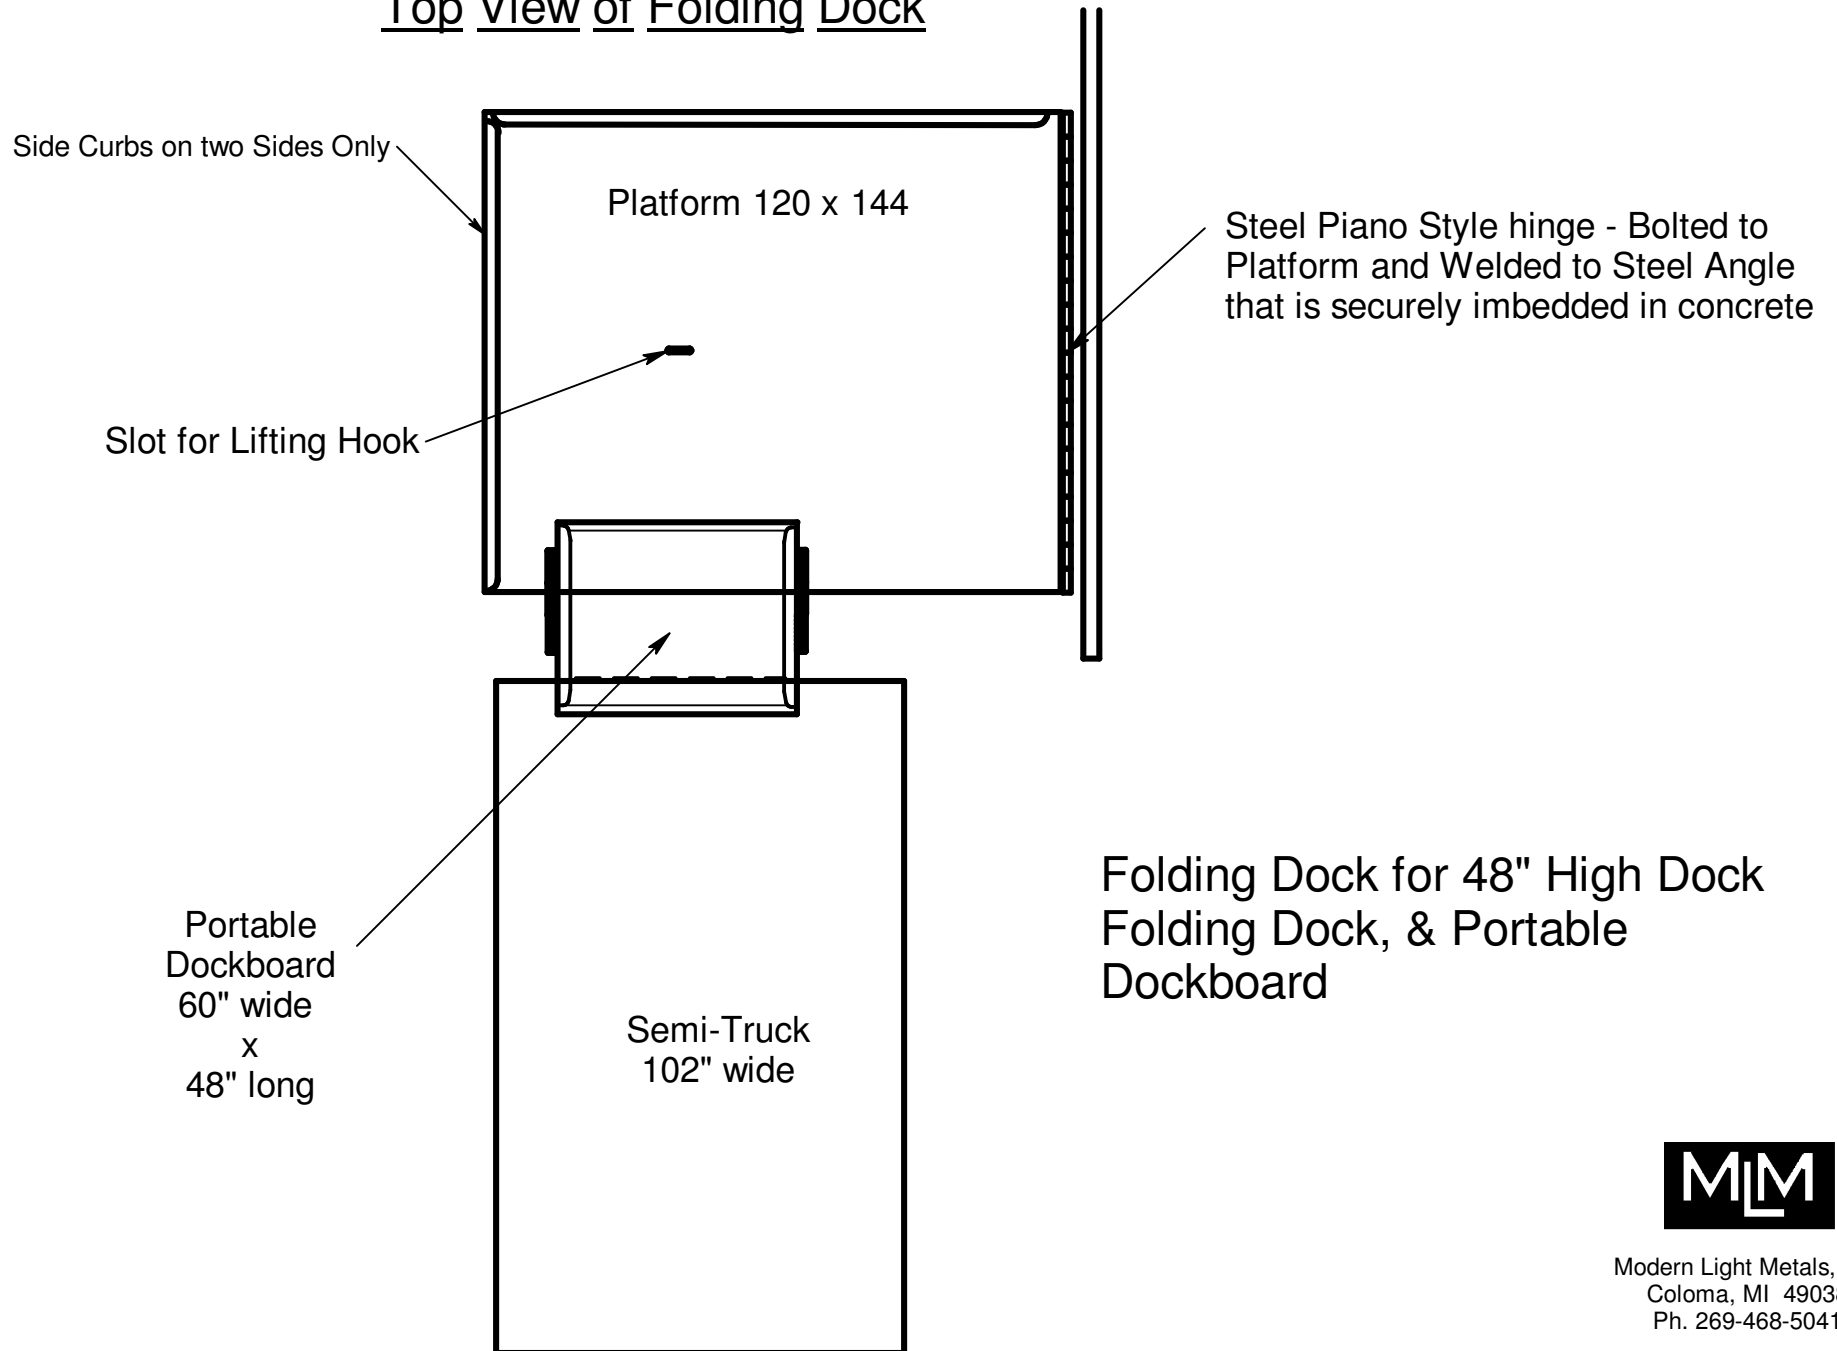

Top View of Folding Dock

Modern Light Metals, Inc.
Coloma, MI 49038
Ph. 269-468-5041

Modern Light Metals, Inc.
Coloma, MI 49038
Ph. 269-468-5041