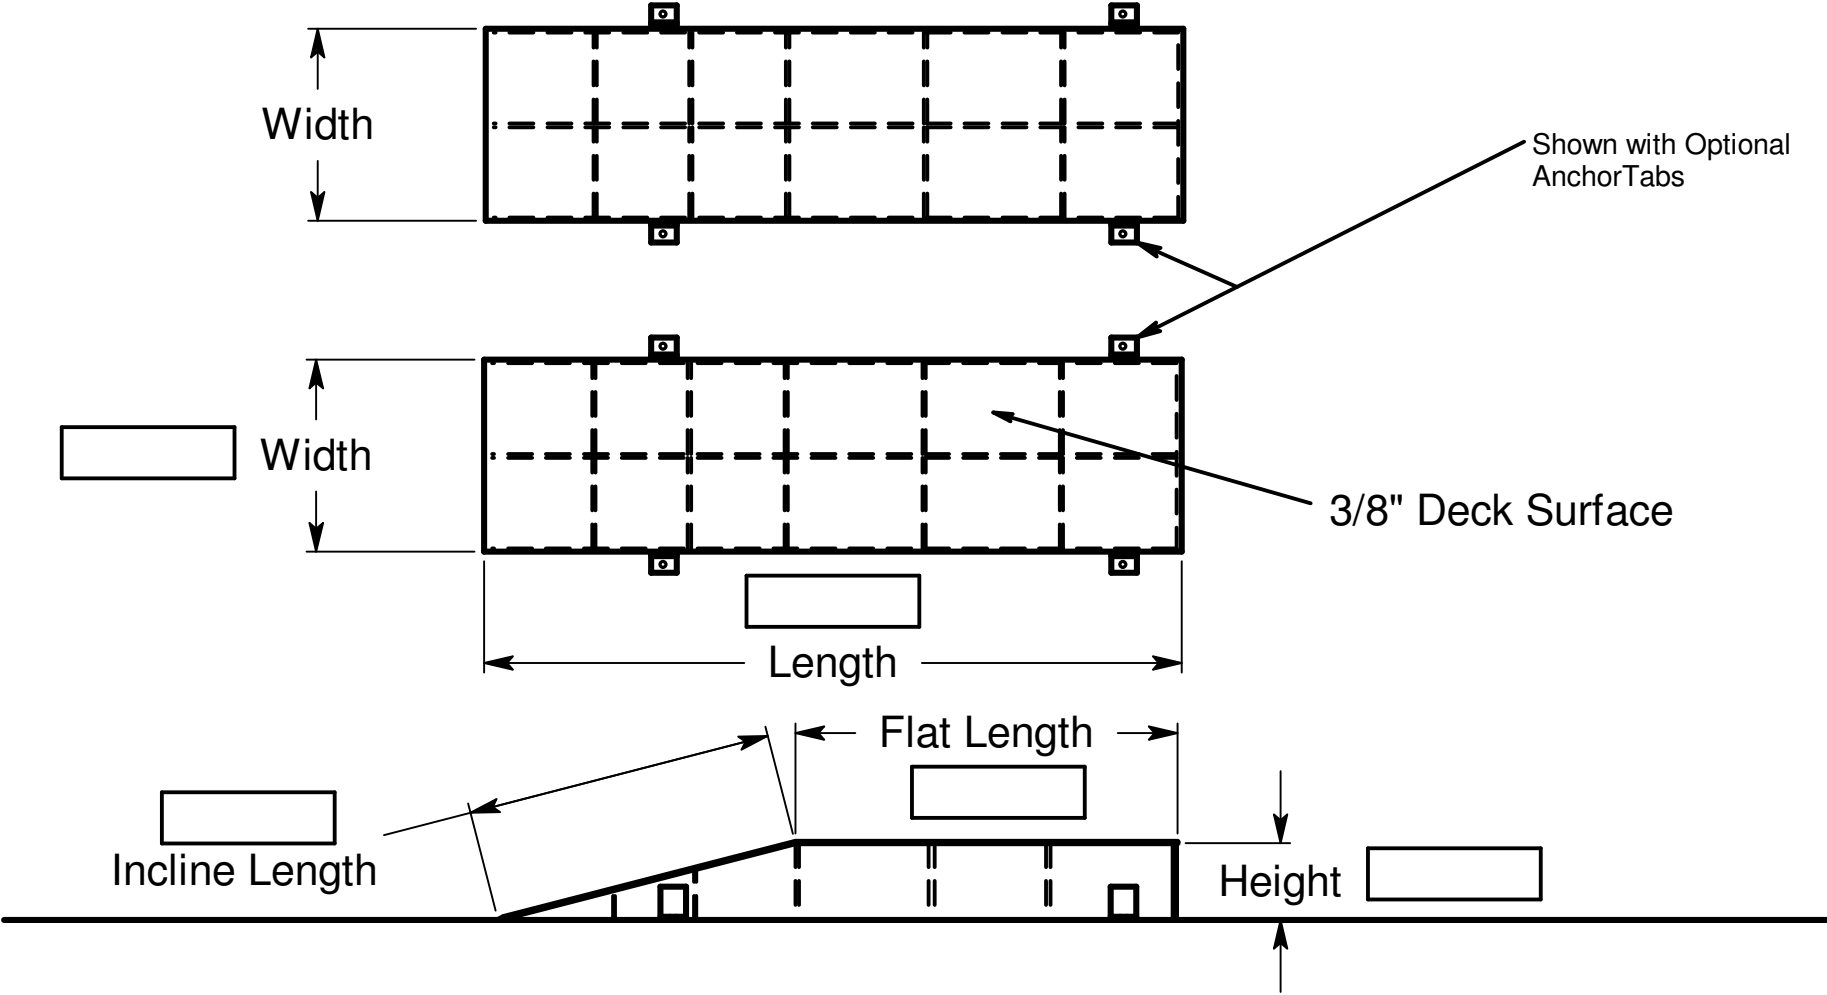

Aluminum Wheel Risers

Aluminum Wheel Risers

Model No. WR Width-Length-Height
 WR
 Capacity 20,000 lbs. per side
 Weight lbs. each

Modern Light Metals Inc.
 Coloma, MI 49038
 Ph. 269-468-5041
 Drawing # 3115-A
 Date: 9-26-90