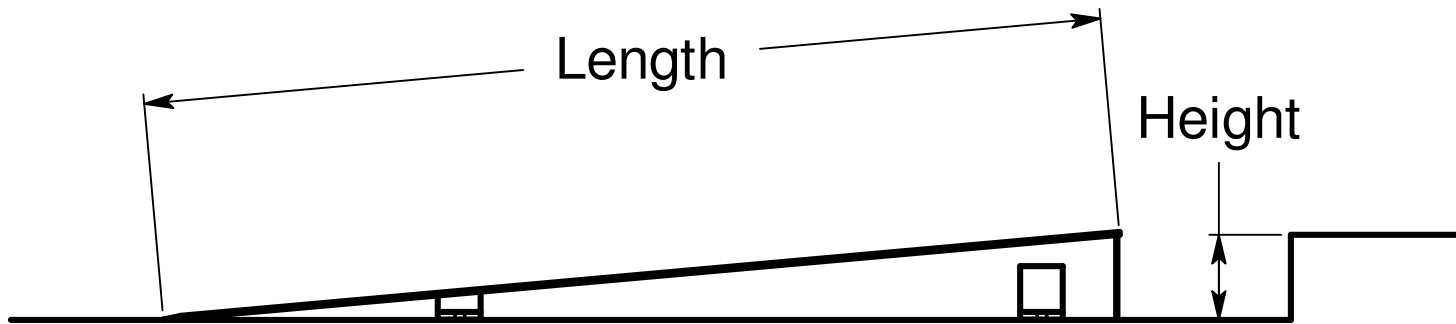

Modern Light Metals, Inc.  
Coloma, MI 49038

**Aluminum Incline**

Capacity \_\_\_\_\_  
 Width \_\_\_\_\_  
 Length \_\_\_\_\_  
 Height \_\_\_\_\_  
 Weight \_\_\_\_\_