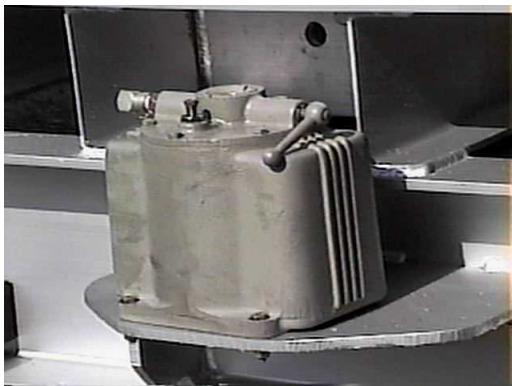

Modern Light Metals Inc.
920 Boyer Rd.
Coloma, MI 49038
Ph. 269-468-5041
Fax 269-468-4320

Yard Ramp Options

Regular Solid Rubber Tires
18 x 5 Mold-On Rubber
Standard

Dual Pneumatic Tires with leaf spring suspension system. Add \$600 to List Price.

Double Acting Hydraulic Hand Pump
Works well for ramps up to 5000 lbs.
Standard

Battery Operated Hydraulic Pump
Comes with two batteries, recharger, and quick connectors
Mainly for ramps over 5000 lbs. Or when customer is getting in more than 5 trucks/day. Add \$ 1250 to List Price.